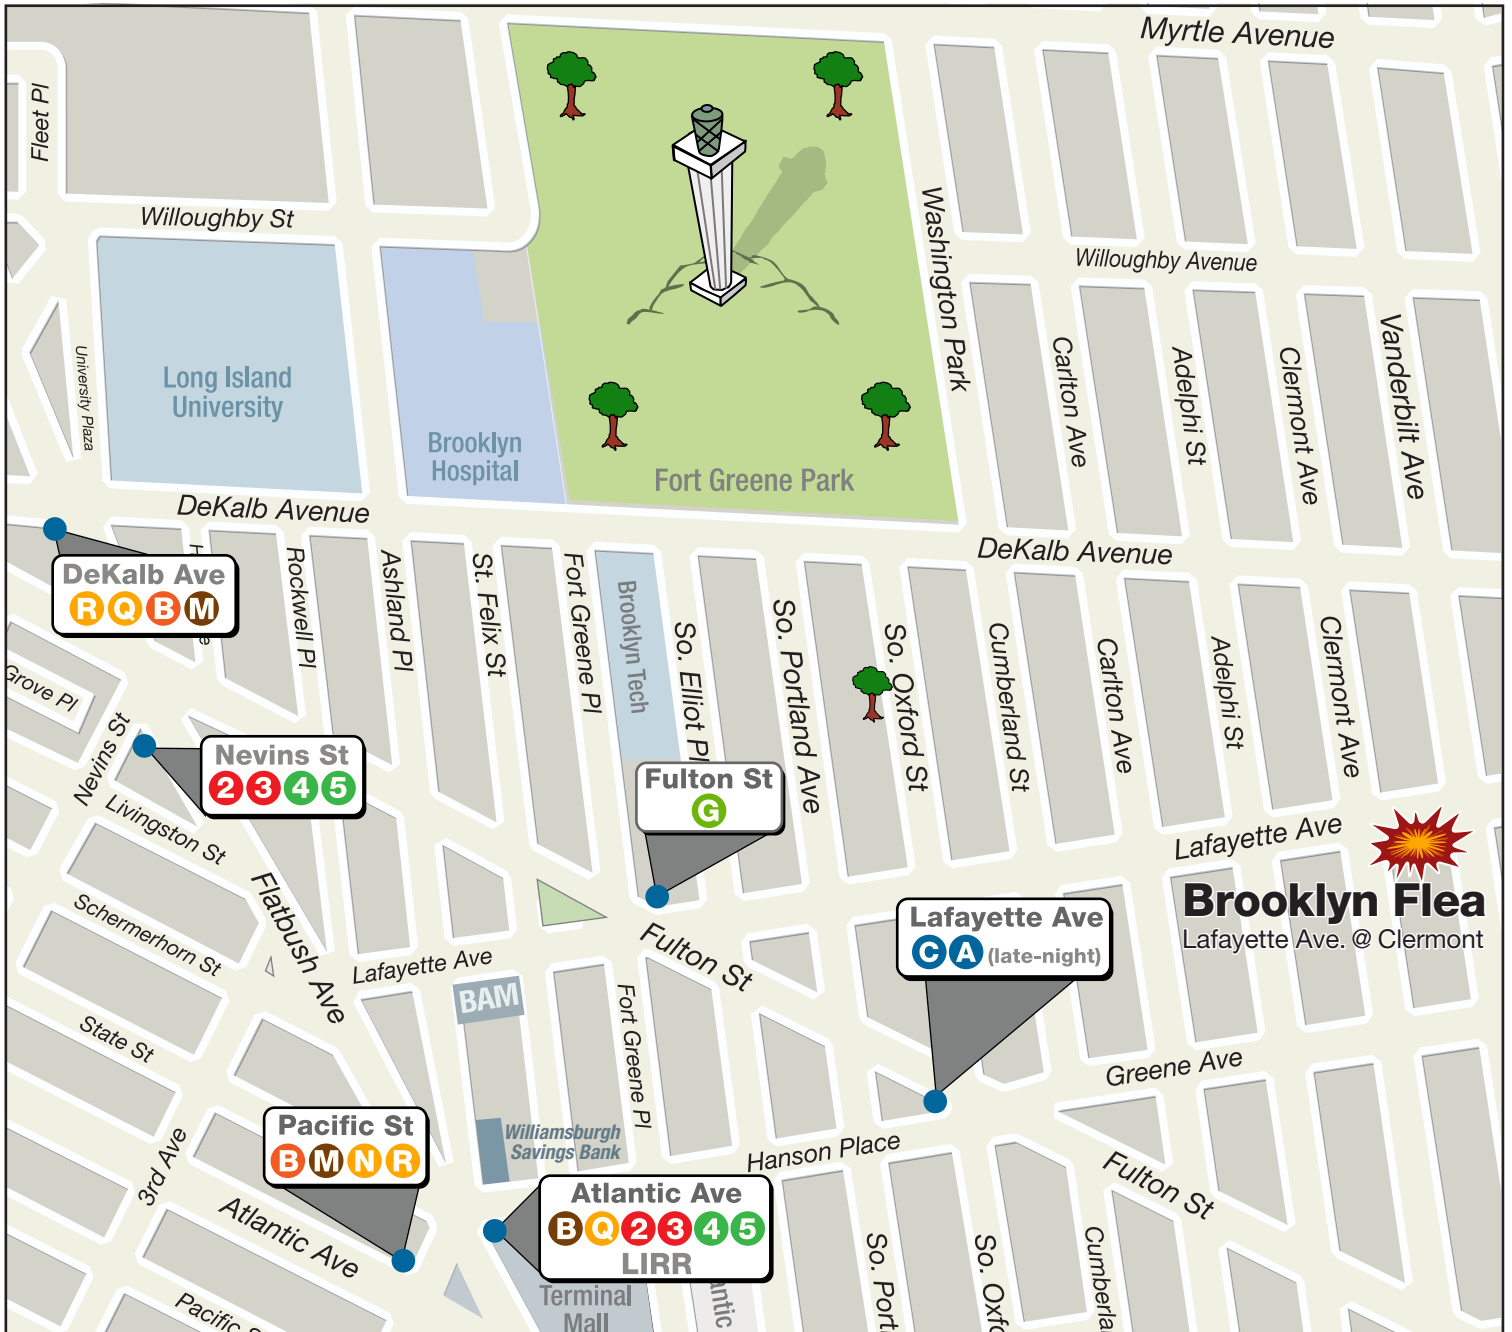

# DIRECTIONS TO THE BROOKLYN FLEA

**Brooklyn Flea**  
Lafayette Ave. @ Clermont